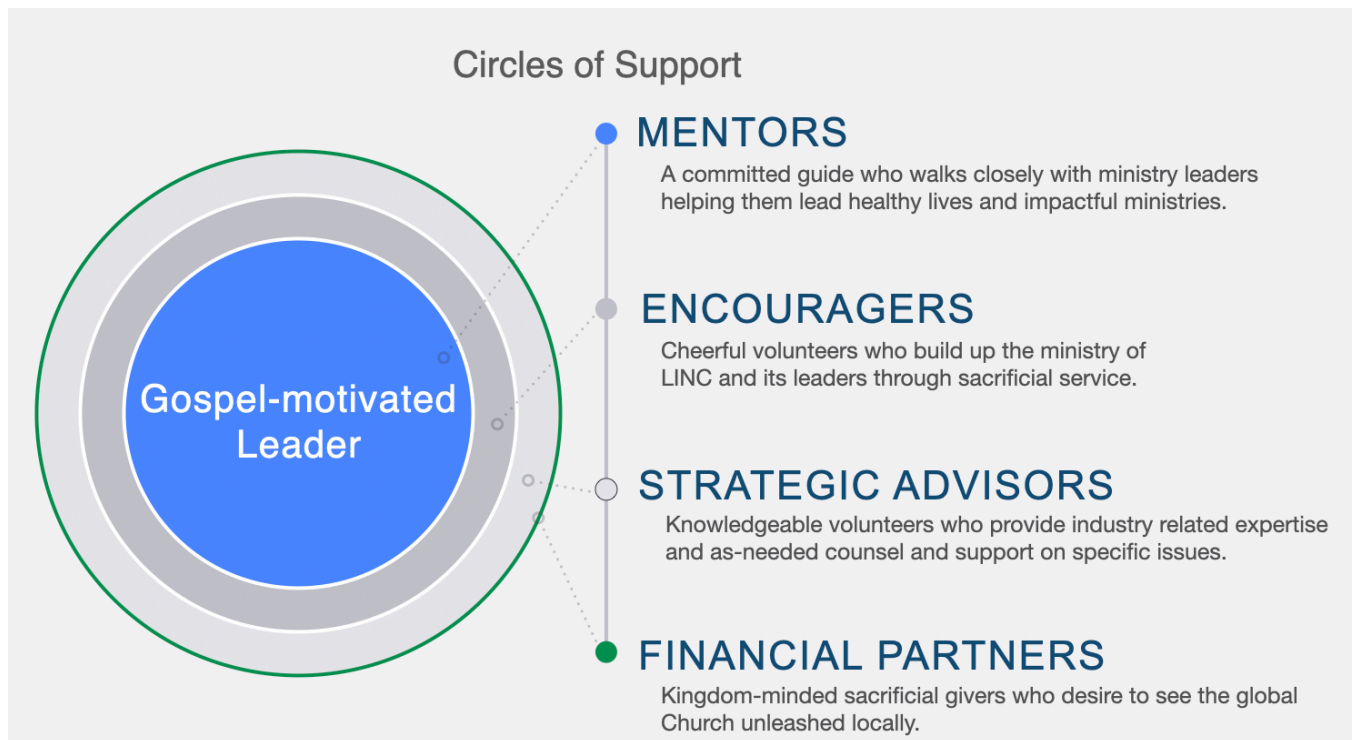

LINC MINISTRIES INT'L

HOW WE DO IT

2. Develop their ministry

LINC walks with people through the 4 stages of ministry development.

AFFORDABLE, ACCESSIBLE & CONTEXTUAL

LINC helps leaders get the certifications and training they need to be successful by bringing high quality resources and education opportunities to them.

LINC MINISTRIES INT'L

HOW WE DO IT

3. Build a network of support

LINC builds a "circle of support" around leaders, helping them achieve their God-given dreams, walking with them every step of the way.

Marlita Hill Kingdom Artist Institute (Riverside, CA)