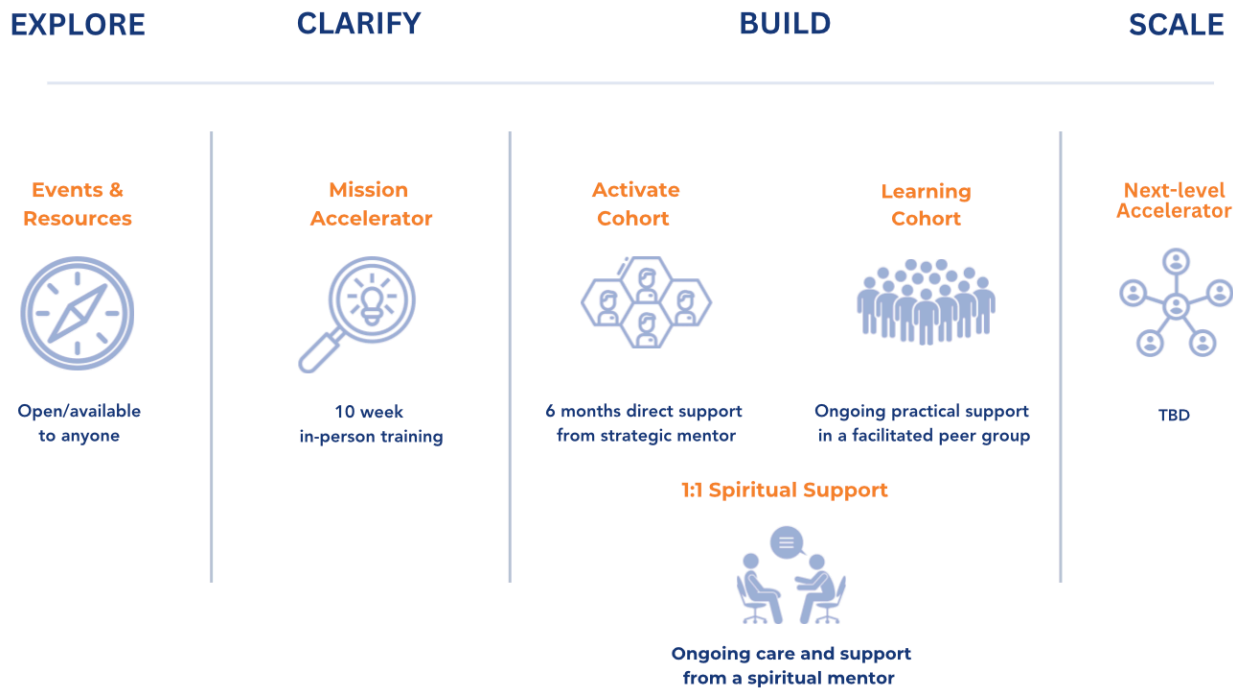

Root to Fruit

We generate Gospel-impact by focusing on leadership development. We focus on the root, pouring into local leaders, those whom God has already placed in our communities. By cultivating them, the root, we see all sorts of amazing fruit in our communities.

LINC MINISTRIES INT'L

HOW WE DO IT

2. Develop their ministry

LINC walks with people through the 4 stages of ministry development.

AFFORDABLE, ACCESSIBLE & CONTEXTUAL

LINC helps leaders get the certifications and training they need to be successful by bringing high quality resources and education opportunities to them.