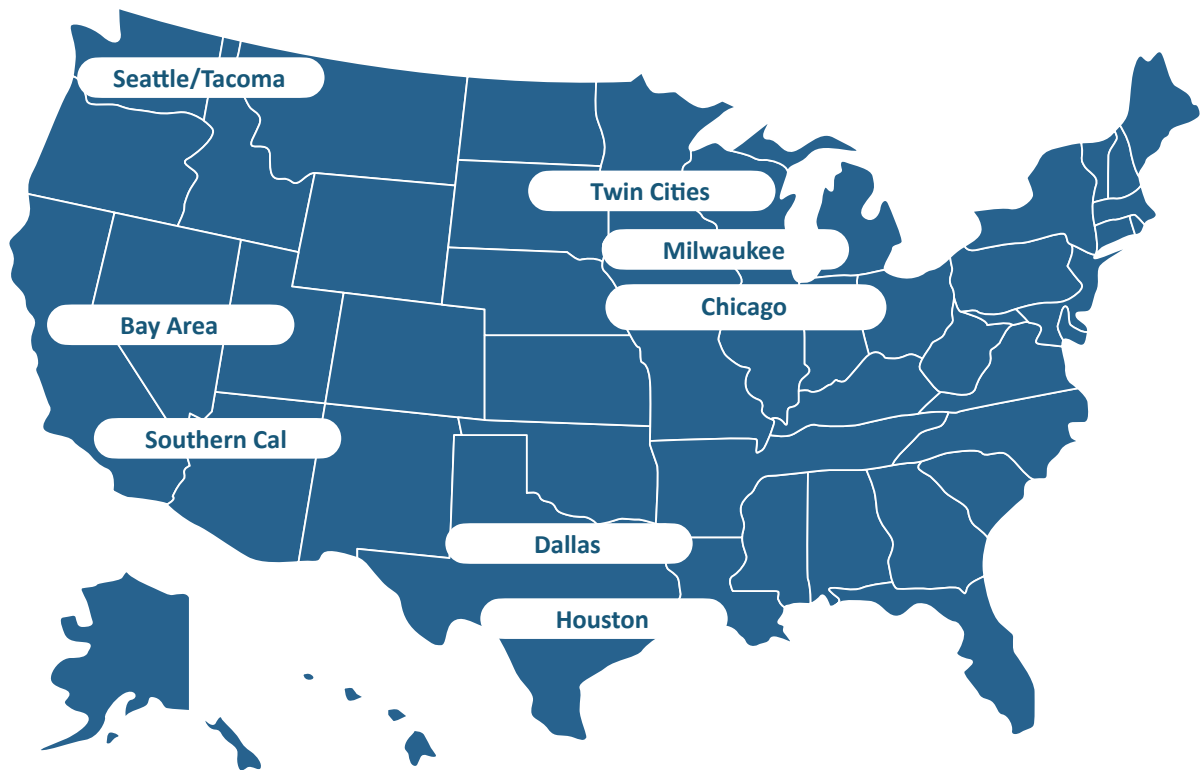

Citywide movements of grassroots, Gospel-motivated
**leaders in every community
empowered to build ministries**
that bring hope and help to every corner of our cities

A National and Diverse Presence

LINC is currently active in 8 cities across the US. LINC walks with hundreds of leaders coming from a wide range of ethnic and demographic backgrounds. Many of which are working in immigrant and urban communities. We specialize in helping local leaders make an impact in their own communities.